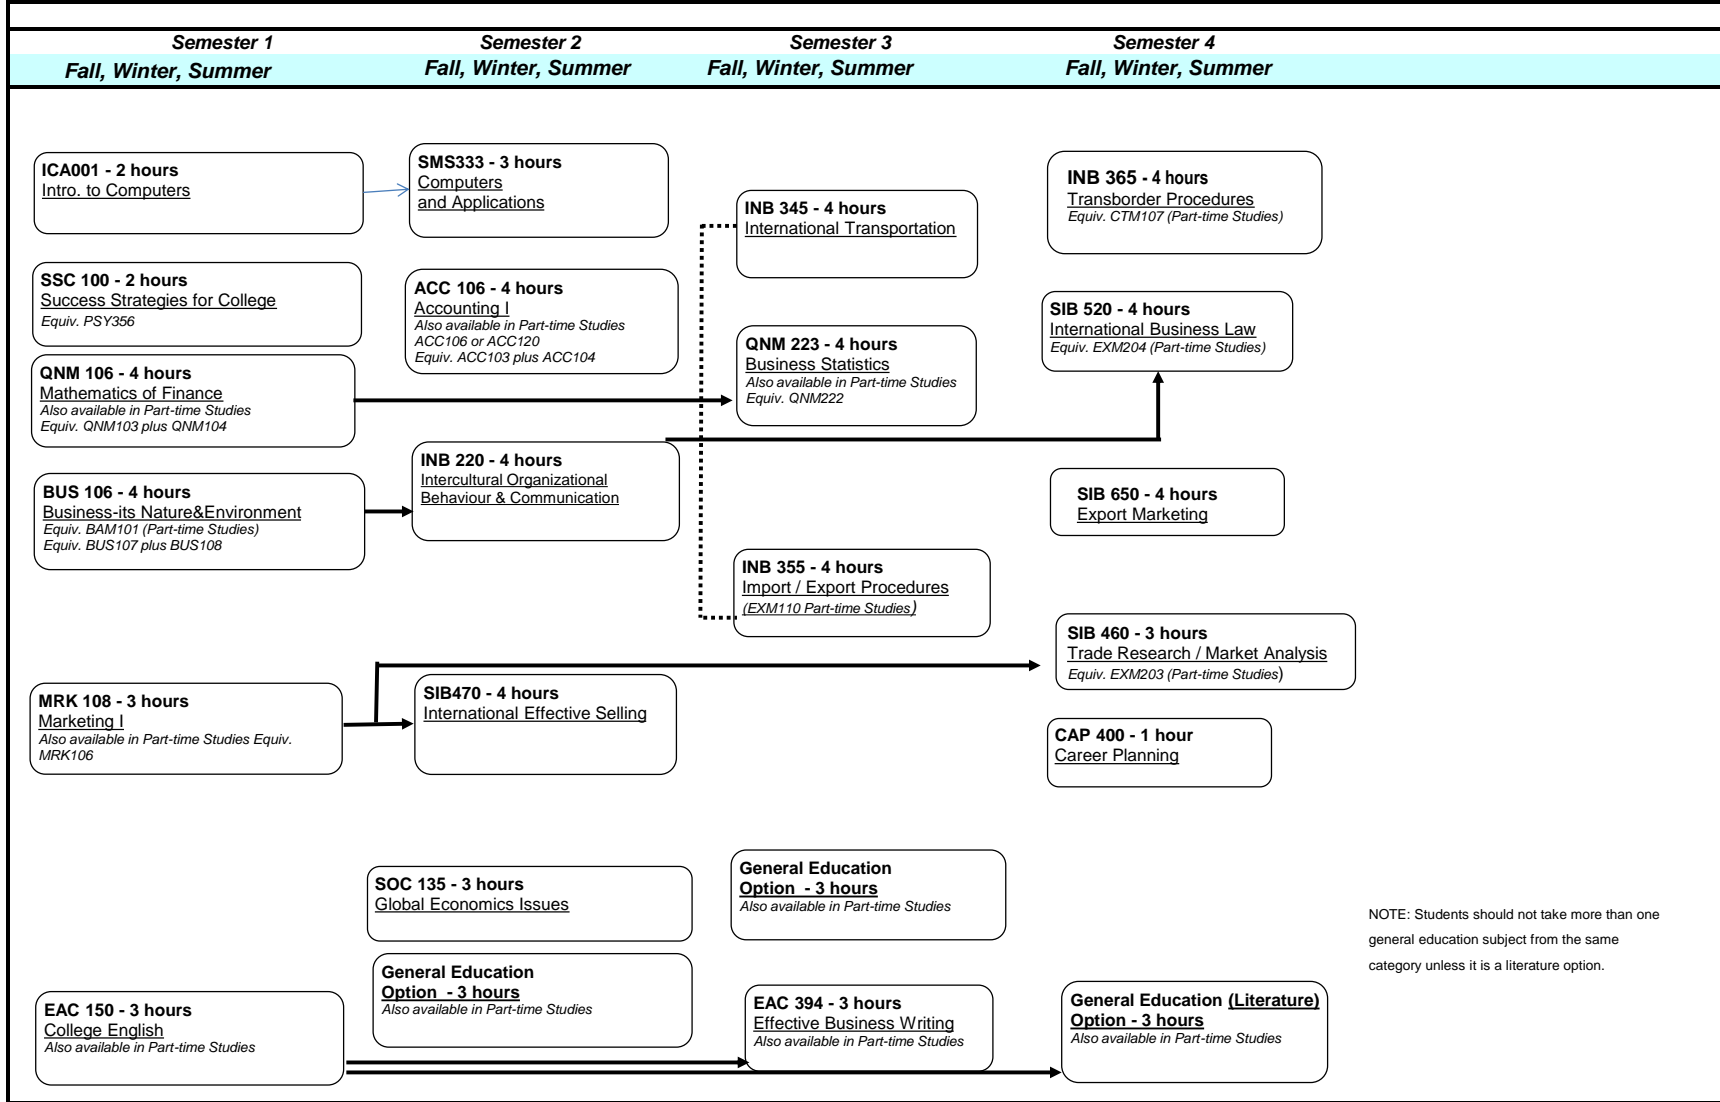

Business - International Business (BUI - formerly IBU)

Location: **Newnham** Start before Fall 2014

NOTE: Students should not take more than one general education subject from the same category unless it is a literature option.

- ◆ Students must maintain a GPA of **1.8** or better to remain in the program.
- ◆ Students must successfully complete EAC150 before they can enter the fourth semester.

Arrows represent prerequisite subjects.
 Arrows represent co-requisite subjects.