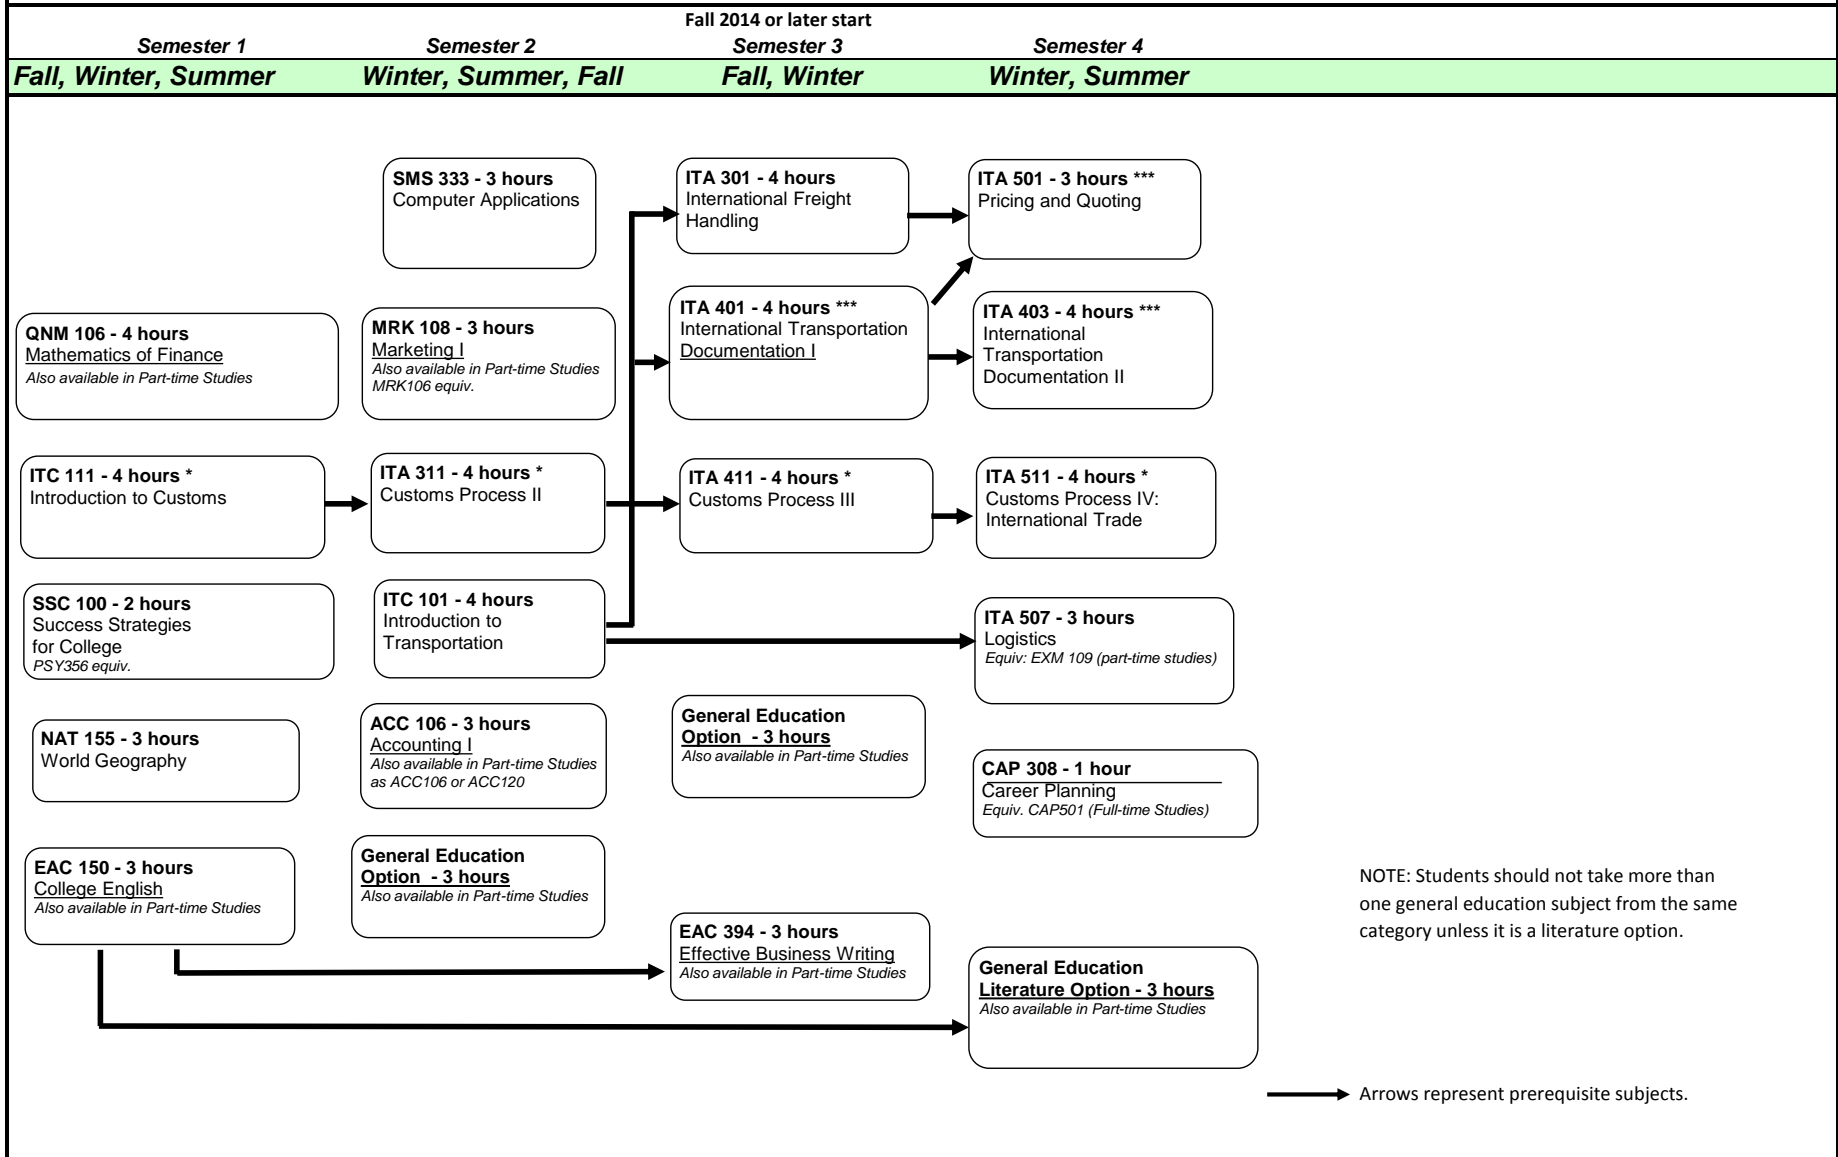

# INTERNATIONAL TRANSPORTATION AND CUSTOMS DIPLOMA PROGRAM (TCS)

NOTE: Students should not take more than one general education subject from the same category unless it is a literature option.

- ◆ Students require a GPA of **1.8** to remain in the program.
- \* MSR Visual Importer Software      \*\*\* Shipping Solutions Software