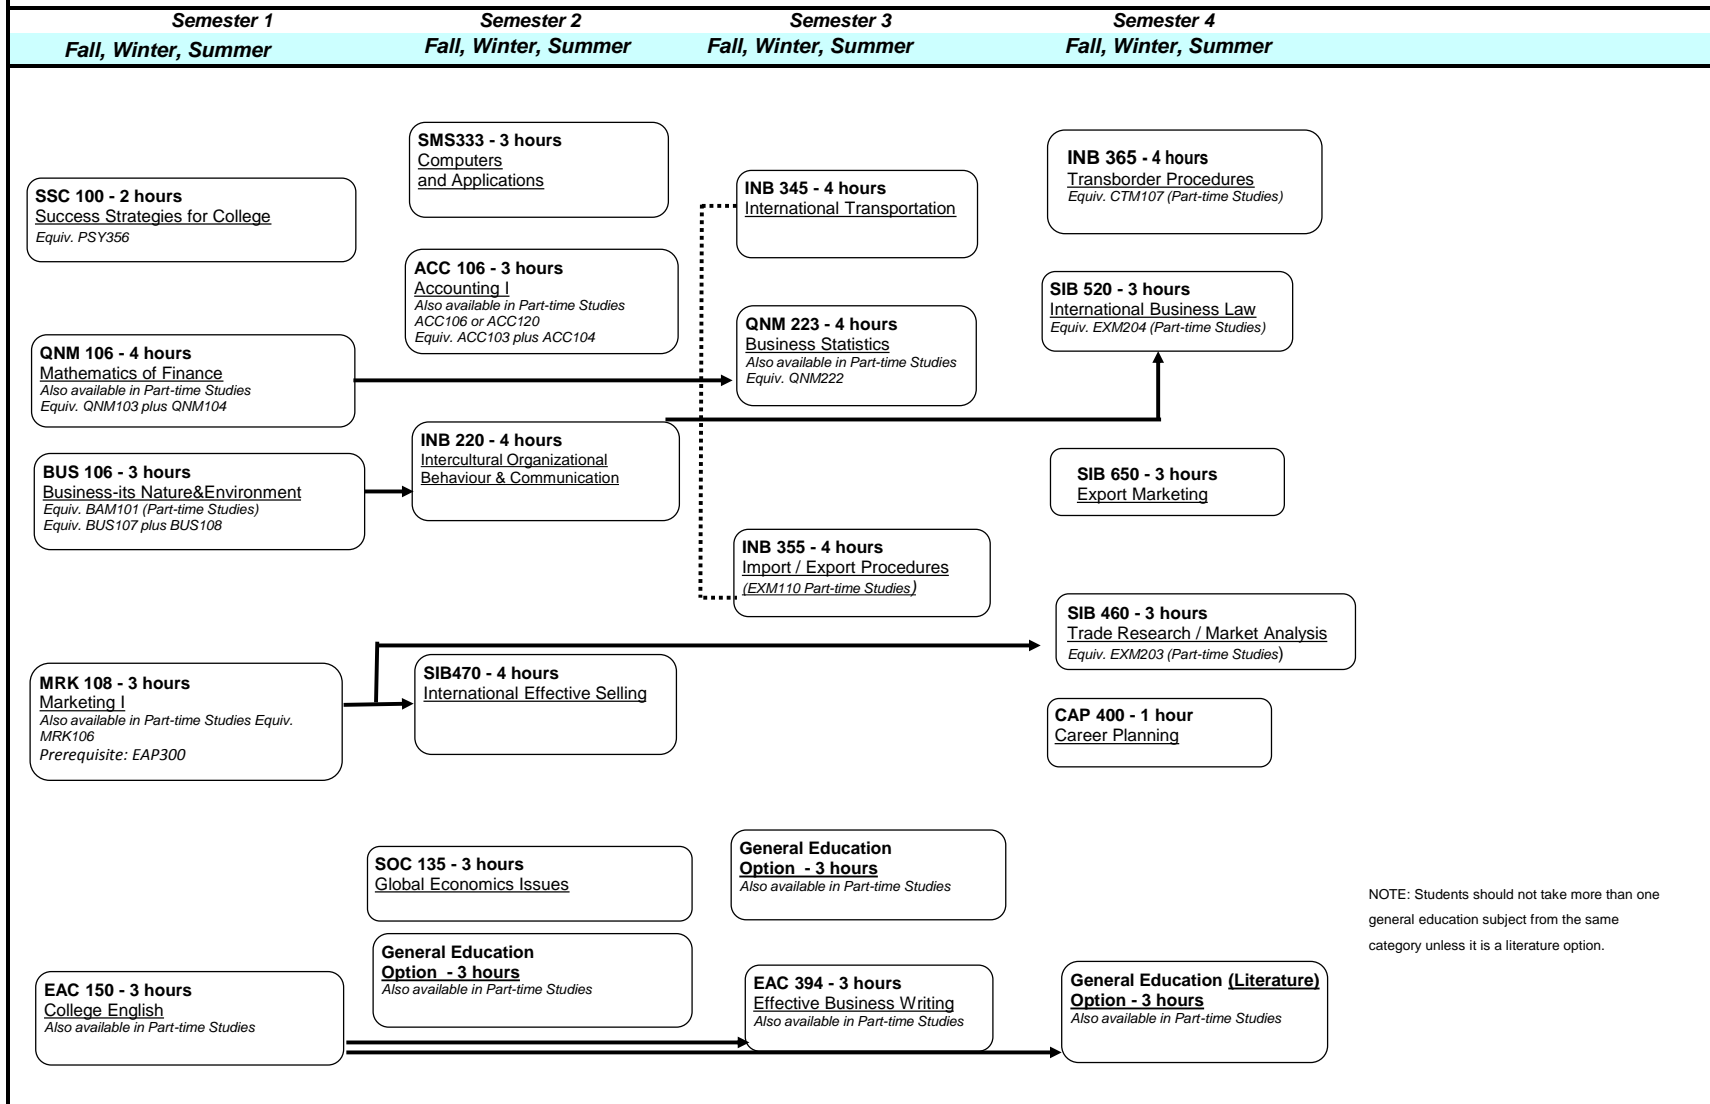

Business - International Business (BUI - formerly IBU)

Location: Newnham

Fall 2014 & Onward

NOTE: Students should not take more than one general education subject from the same category unless it is a literature option.

- ◆ Students must maintain a GPA of 1.8 or better to remain in the program.
- ◆ Students must successfully complete EAC150 before they can enter the fourth semester.

Arrows represent prerequisite subjects.
 Dotted arrows represent co-requisite subjects.