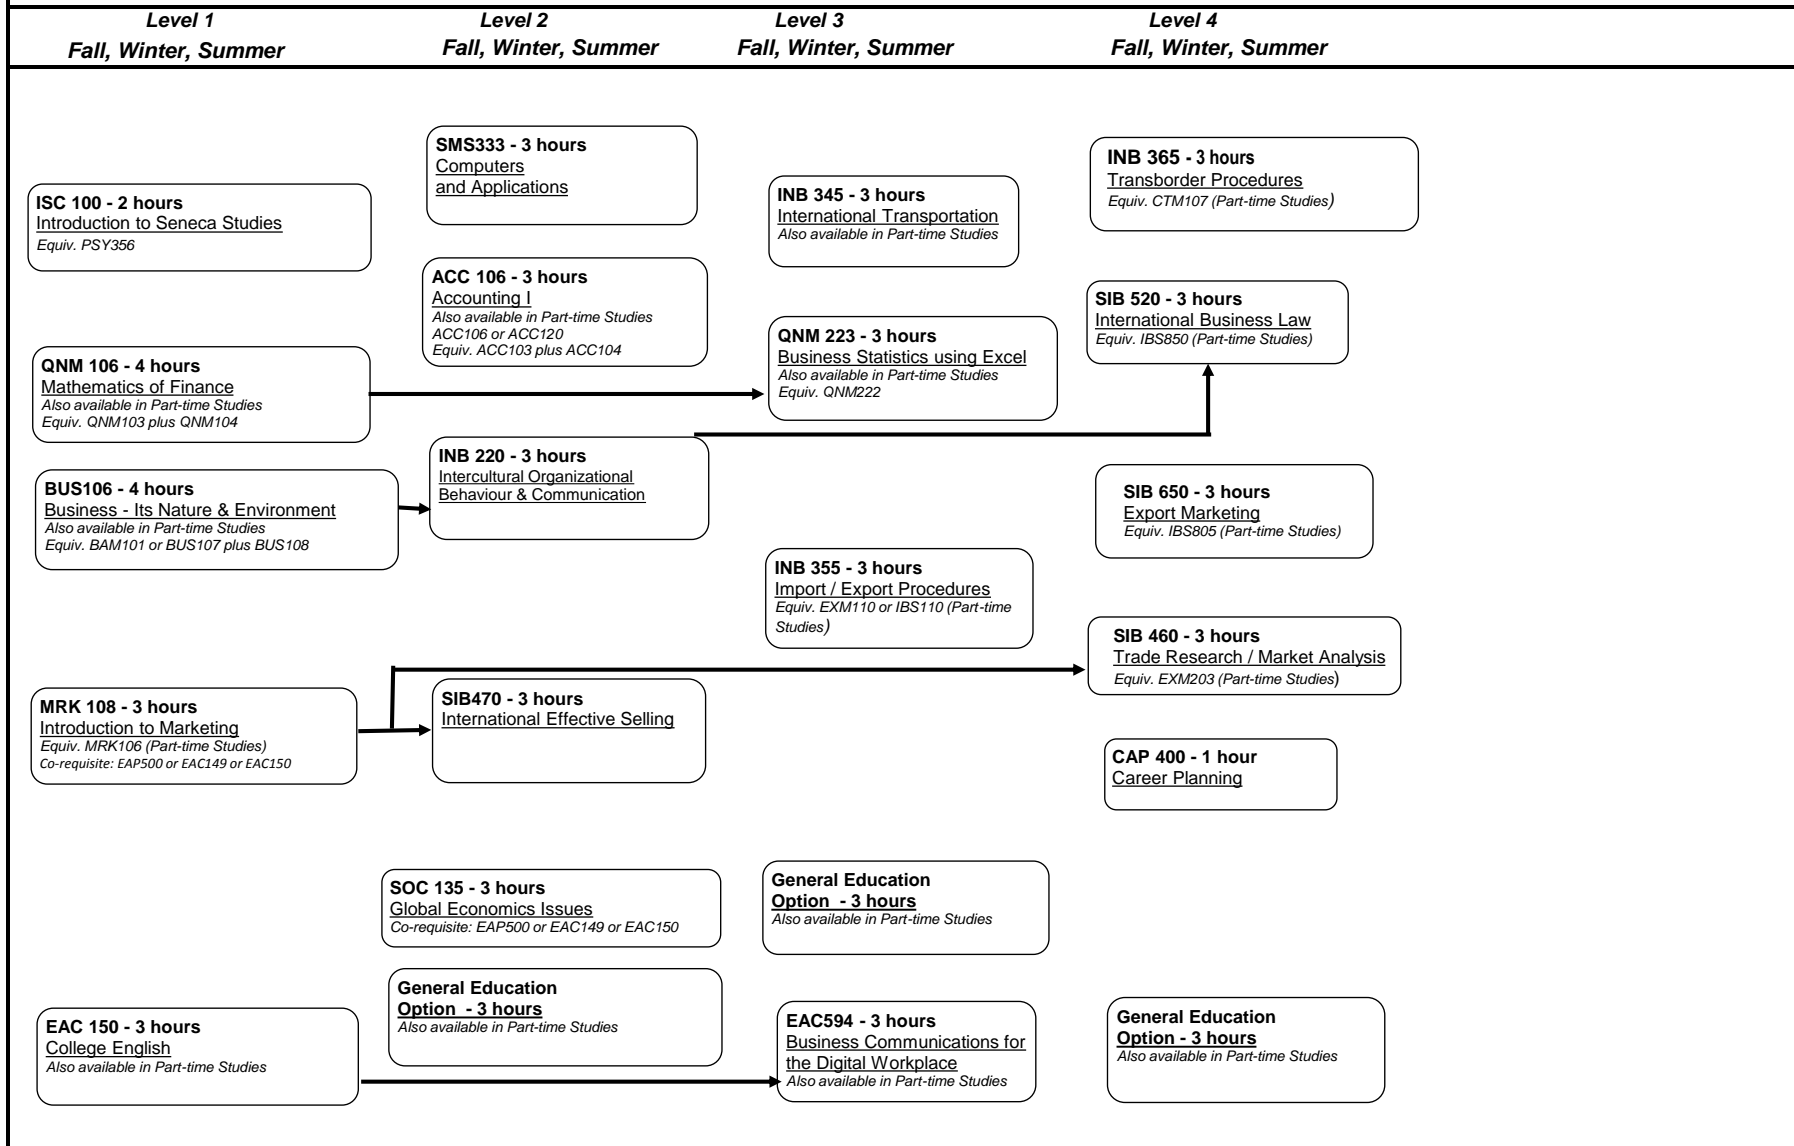

## Business - International Business (BUI - formerly IBU)

Location: Newnham      May 2015 Start & September 2015

- ◆ Students must maintain a GPA of 1.8 or better to remain in the program.
- ◆ Students must successfully complete EAC150 before they can enter the fourth semester.

—————▶ Arrows represent prerequisite subjects.  
 .....▶ Arrows represent co-requisite subjects.