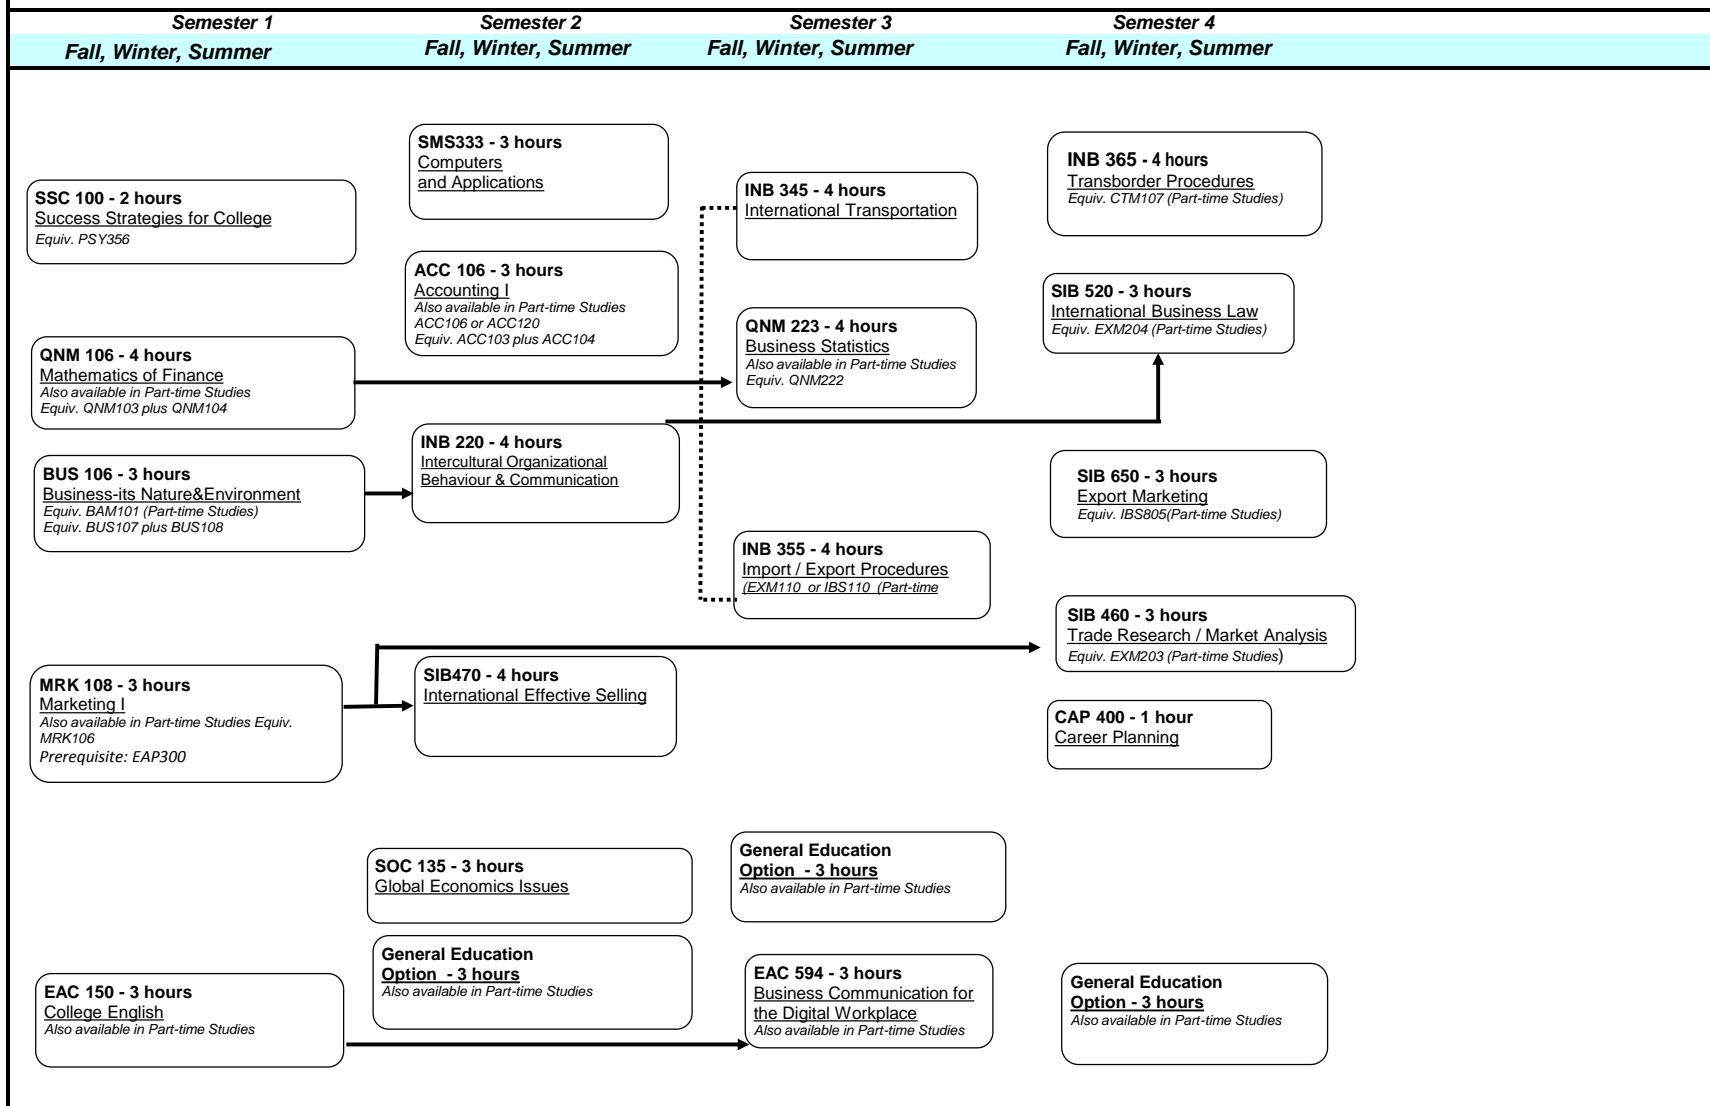

Business - International Business (BUI - formerly IBU)

Location: Newnham September 2014 & January 2015

- ◆ Students must maintain a Program GPA of 1.8 or better to remain in the program.
- ◆ Students must successfully complete EAC150 before they can enter the fourth semester.

Arrows represent prerequisite subjects.
 Arrows represent co-requisite subjects.