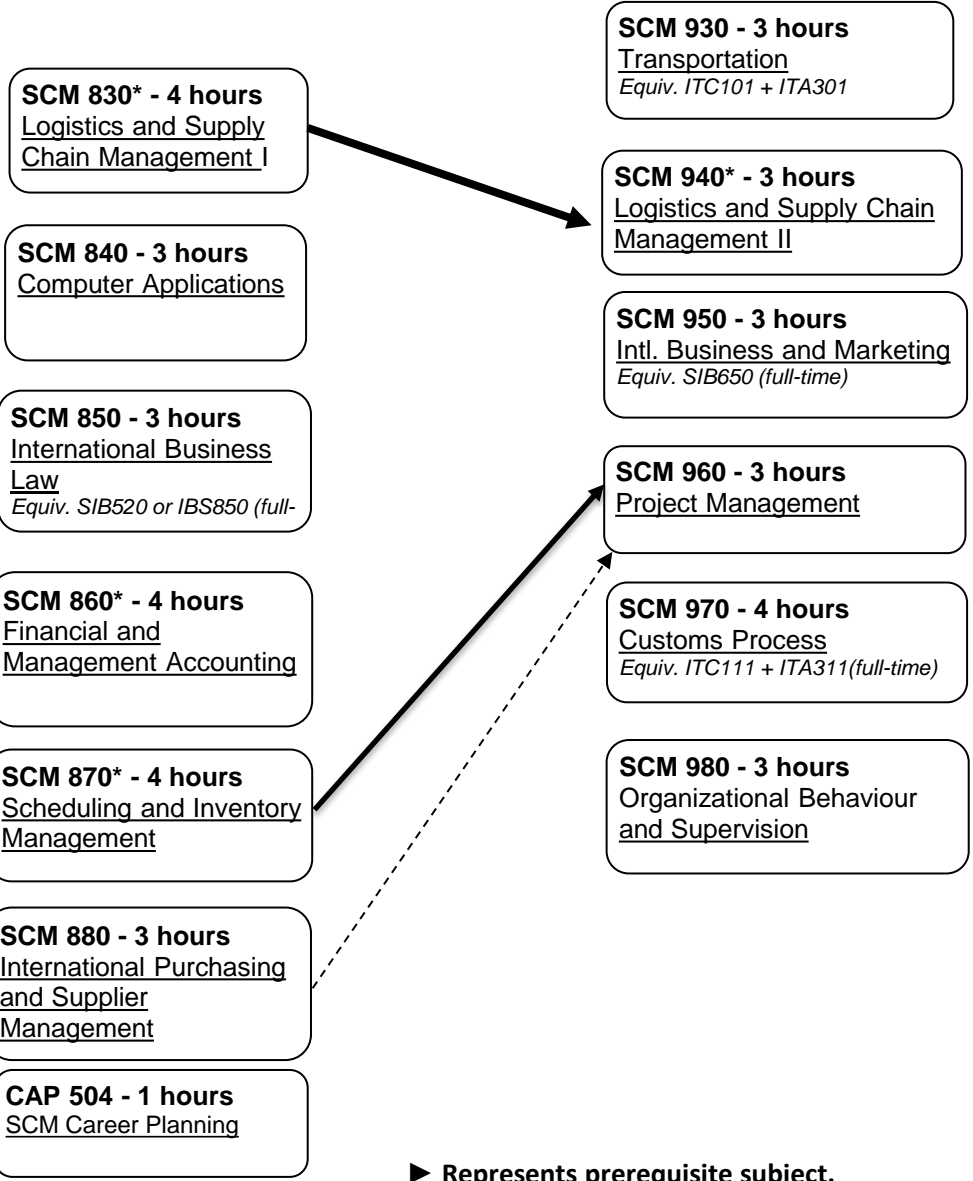

Global Logistics and Supply Chain Management

FALL, WINTER

WINTER, SUMMER

Semester 1

Semester 2

▶ Represents prerequisite subject.

----▶ Represent corequisite subject.

* Represents SAP certificate courses.