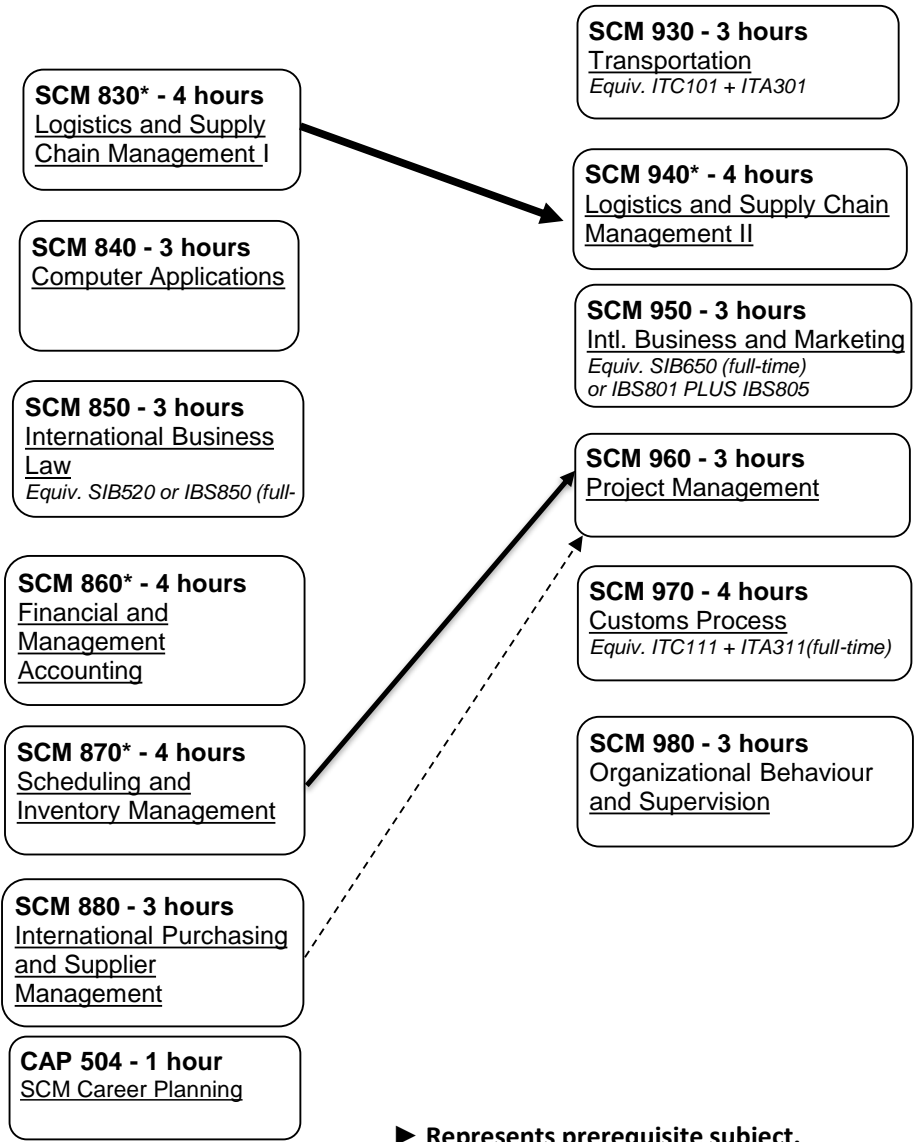

Global Logistics and Supply Chain Management - SCM -

FALL, WINTER

WINTER, SUMMER

Semester 1

Semester 2

► Represents prerequisite subject.
 ----► Represent corequisite subject.
 * Represents SAP certificate courses.