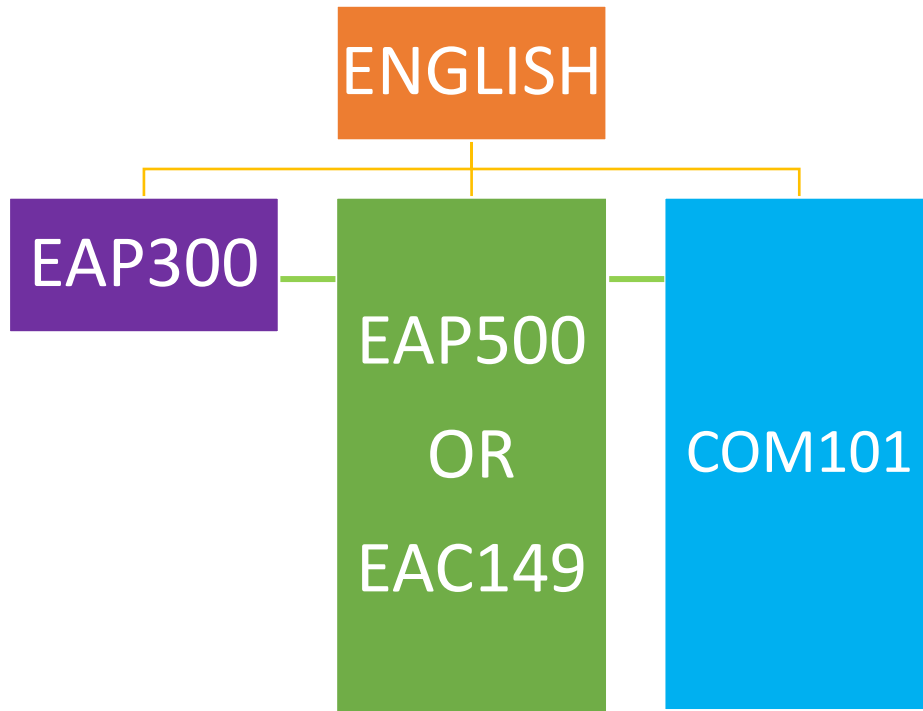

New, Effective Fall 2018