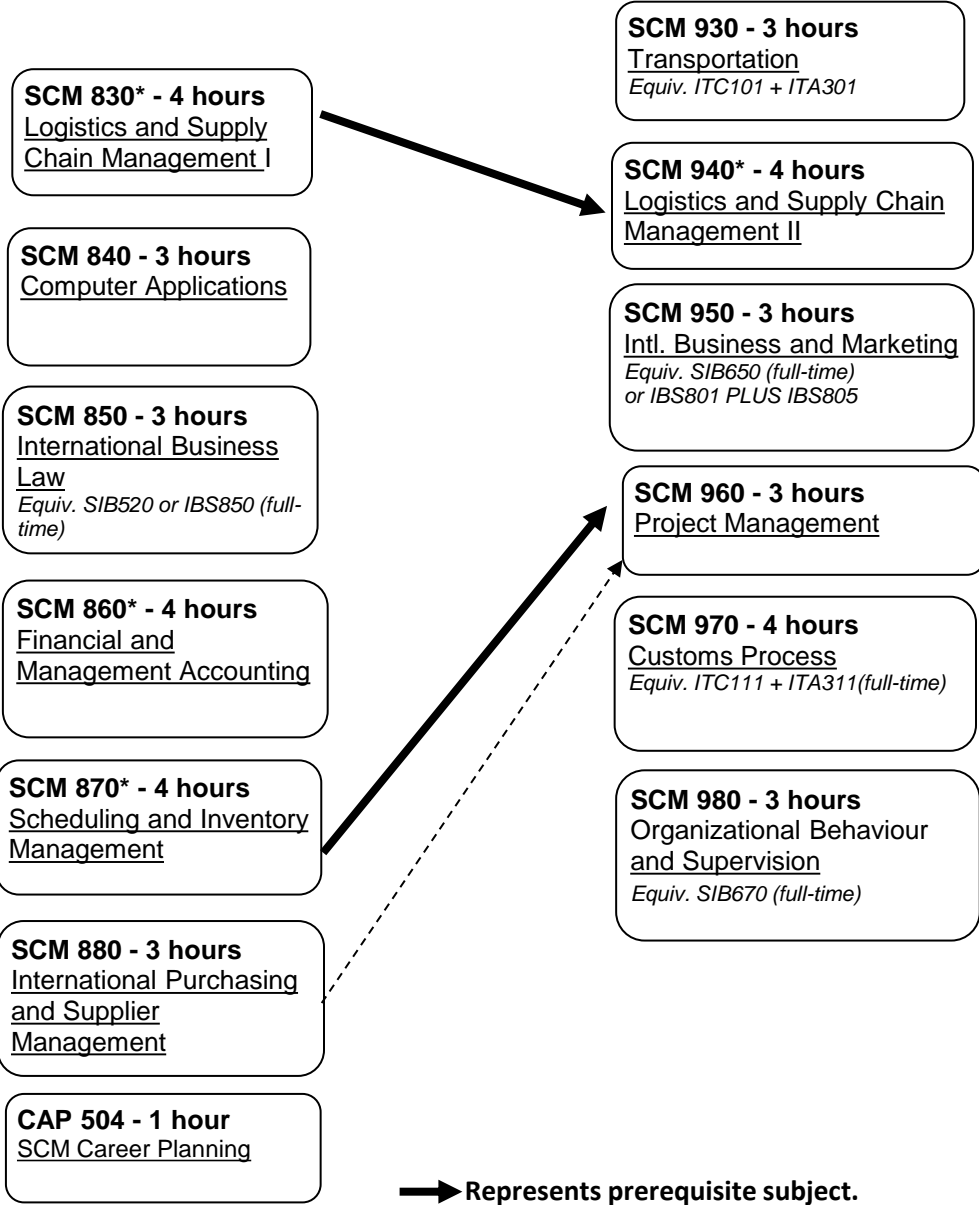

Supply Chain Management - Global Logistics - SCM -

Graduate Certificate Program 2019

FALL, WINTER

WINTER, SUMMER

Semester 1

Semester 2

—▶ Represents prerequisite subject.

- - - ▶ Represent corequisite subject.

***Represents SAP certificate courses.**

Revised: May 2019